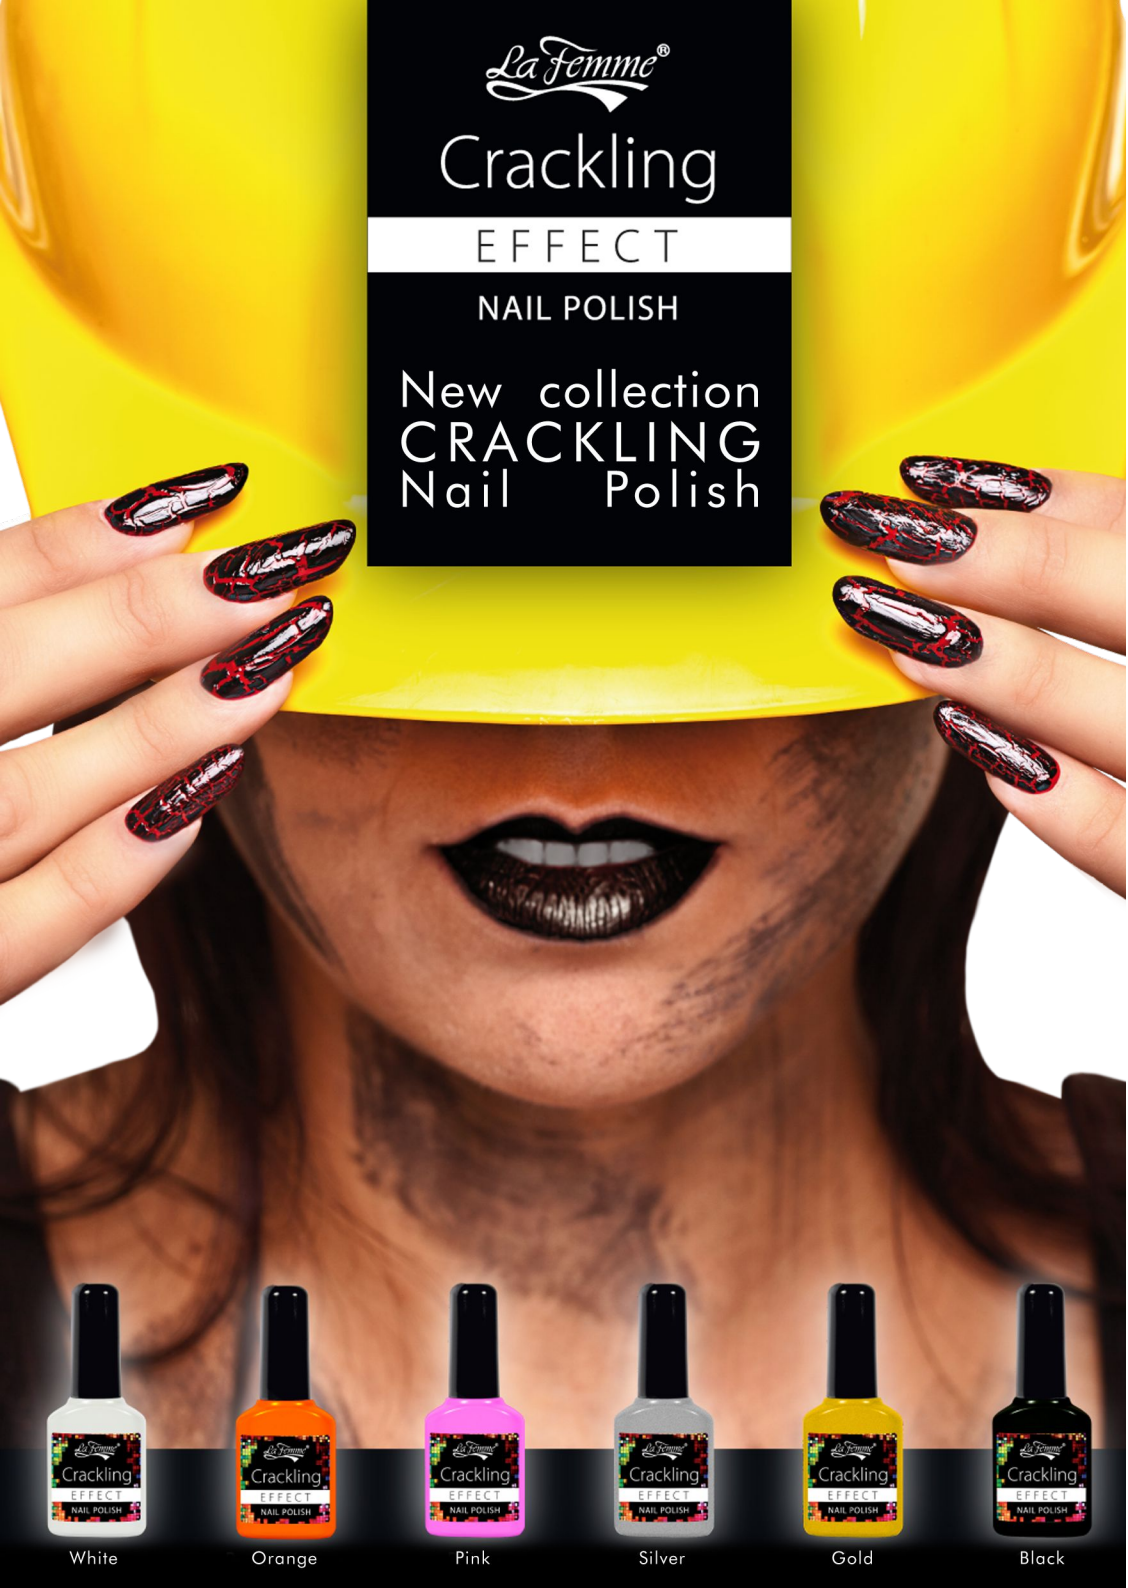

La Femme®

Crackling

EFFECT

NAIL POLISH

New collection
CRACKLING
Nail Polish

White

Orange

Pink